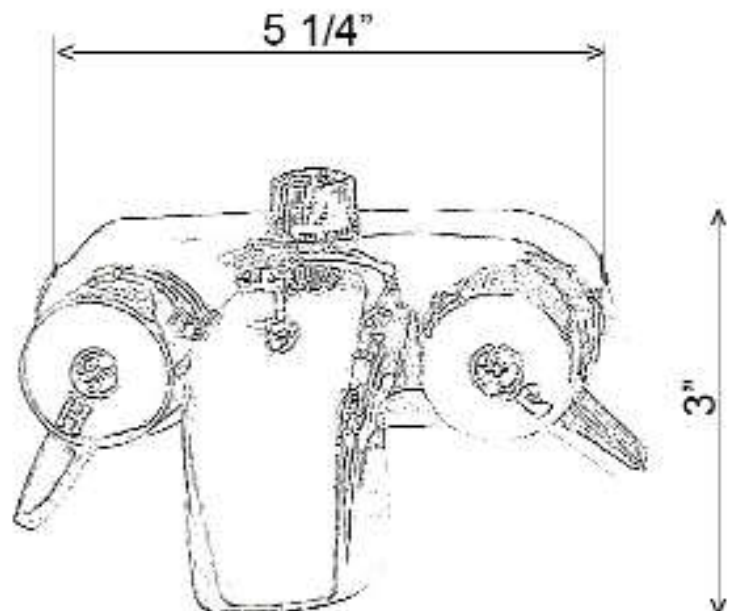

TUB CONVERTO SHOWER SPOUT WITH HANDLES

Cat. No.
205-S

Features:

- ▶ ¼ turn
- ▶ M¹/₂" outlet connection for riser
- ▶ 3-³/₈" centers
- ▶ Metal lever handles
- ▶ ¾" nipples for water inlet
- ▶ Flow rate is 4 GPM

Finish:

CP Polished Chrome

L: 7-³/₈"
(With Handles Out)

W: 5-¹/₄"

Dimensions are nominal and may vary. Dimensions and specifications subject to change without notice.